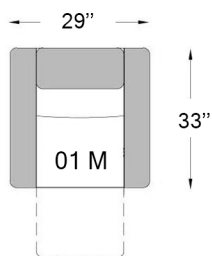

# 2030

Seat depth: 20"  
Seat height: 19 1/2"  
Arm height: 25 1/2"

M MANUAL

recliner chair