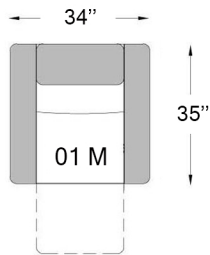

# 2080

Seat depth: 22"  
Seat height: 17"  
Arm height: 23"

M MANUAL

recliner chair