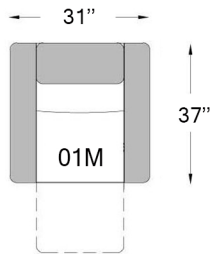

3006

Seat depth: 19"
Seat height: 19"
Arm height: 24"

M MANUAL

recliner chair