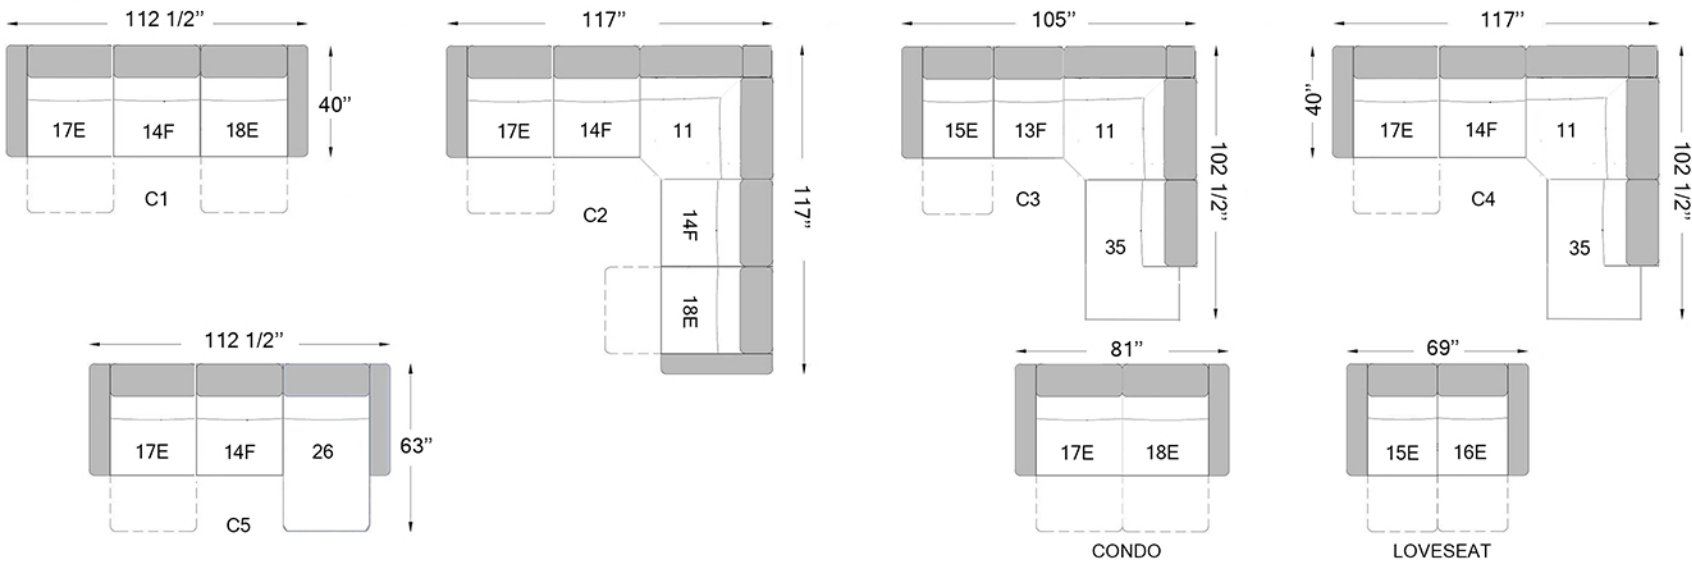

3064

Seat depth: 20 1/2"
 Seat height: 17 1/2"
 Arm height: 23 1/2"

E ELECTRIC
F FIX

Configurations

Our furniture is made by hand, the dimensions may vary slightly.