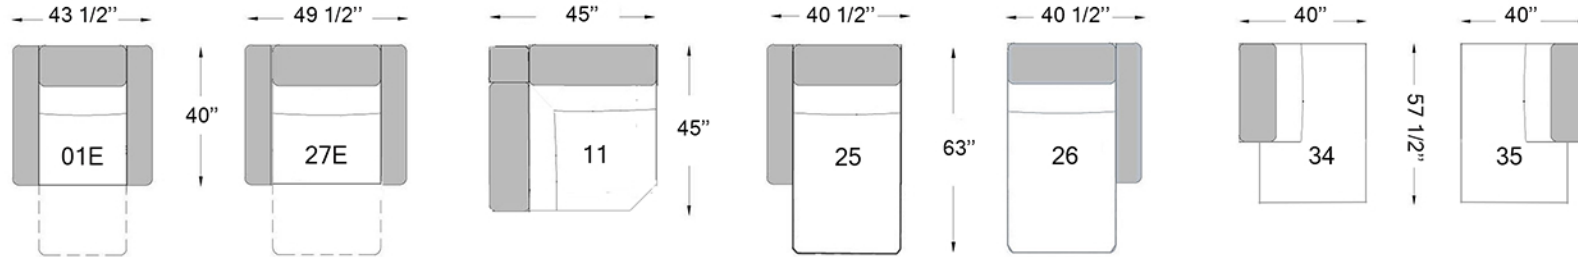

3064

Seat depth: 20 1/2"
 Seat height: 17 1/2"
 Arm height: 23 1/2"

E ELECTRIC
F FIX

Configurations

Our furniture is made by hand, the dimensions may vary slightly.