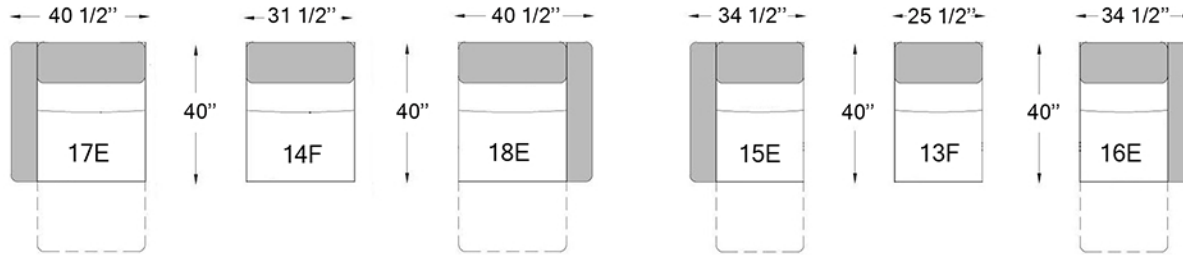

3064

Seat depth: 20 1/2"
 Seat height: 17 1/2"
 Arm height: 23 1/2"

E ELECTRIC
F FIX

Configurations

Our furniture is made by hand, the dimensions may vary slightly.