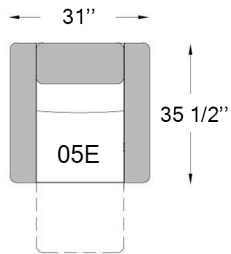

3070.1

Seat depth: 20 1/2"
Seat height: 18"
Arm height: 21 1/2"

E ELECTRIC

Swivel and rocking electric motion chair

Touch button with USB port