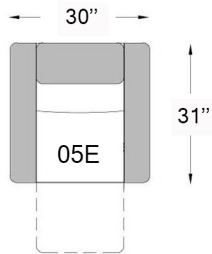

3078.1

Seat depth: 21"
Seat height: 17"
Arm height: 22"

E ELECTRIC

Swivel and rocking electric motion chair

Touch button with USB port