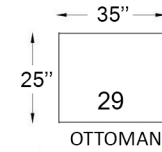

3098

Configurations

Seat depth: 22"
Seat height: 19 1/2"
Arm height: 25 1/2"