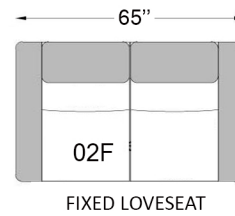

3098

Configurations

Seat depth: 22"
Seat height: 19 1/2"
Arm height: 25 1/2"