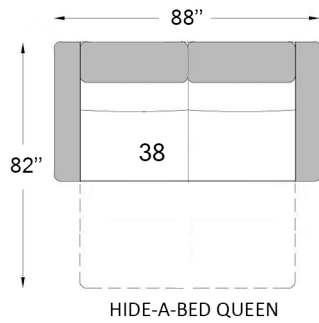

3098

Configurations

Seat depth: 22"
Seat height: 19 1/2"
Arm height: 25 1/2"