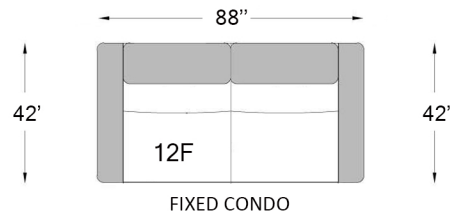

3098

Configurations

Seat depth: 22"
Seat height: 19 1/2"
Arm height: 25 1/2"