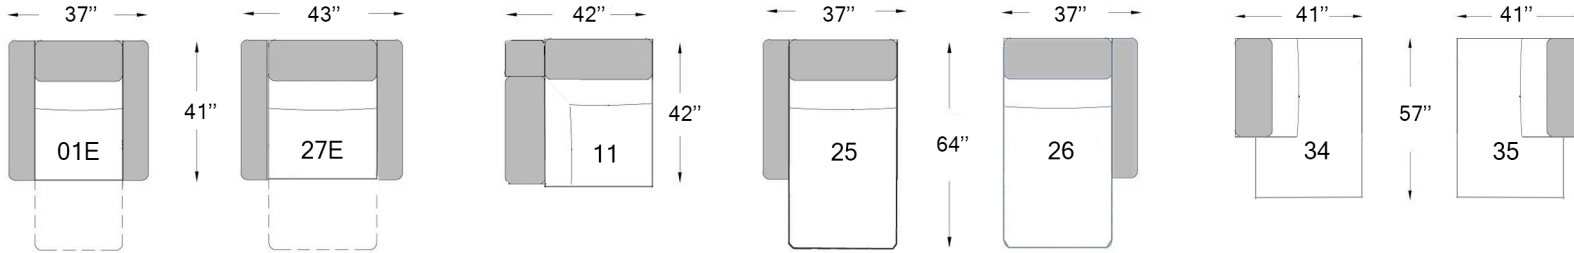

4000

Seat depth: 21"
 Seat height: 17 1/2"
 Arm height: 21"

E ELECTRIC
 F FIX

Configurations

Our furniture is made by hand, the dimensions may vary slightly.