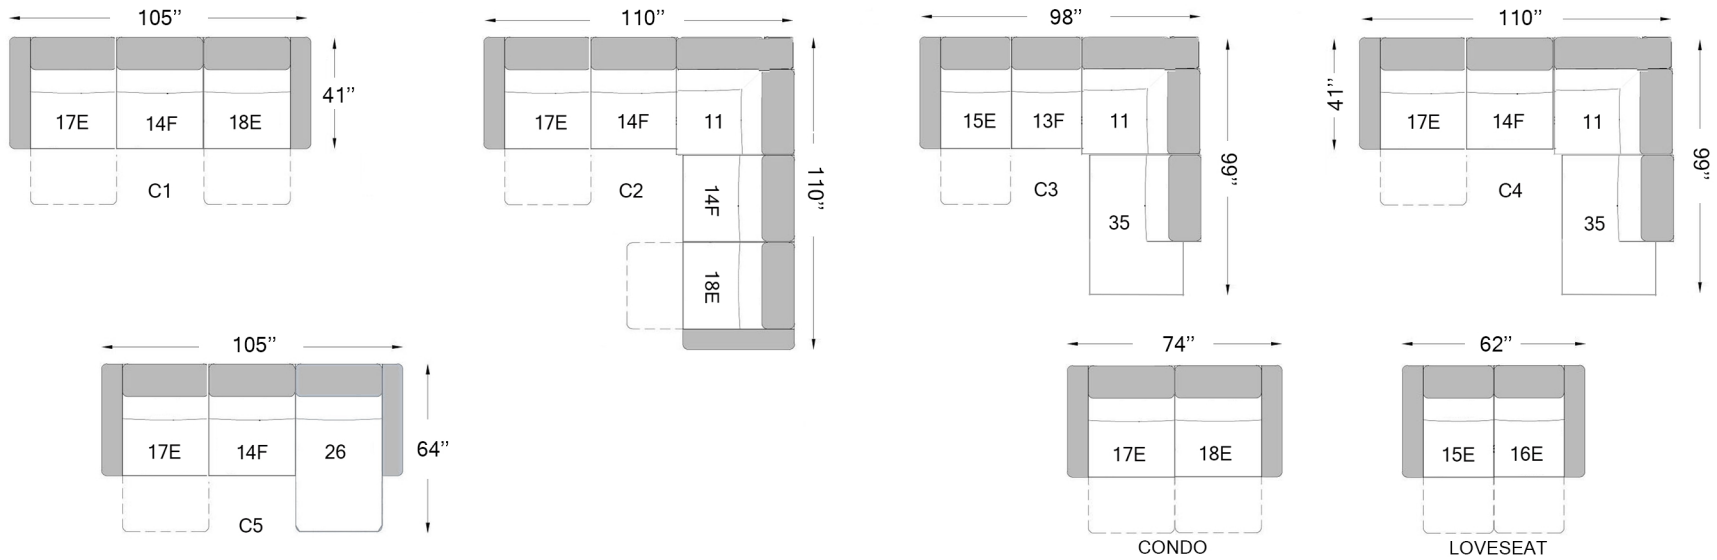

4000

Seat depth: 21"
 Seat height: 17 1/2"
 Arm height: 21"

E ELECTRIC
 F FIX

Configurations

Our furniture is made by hand, the dimensions may vary slightly.