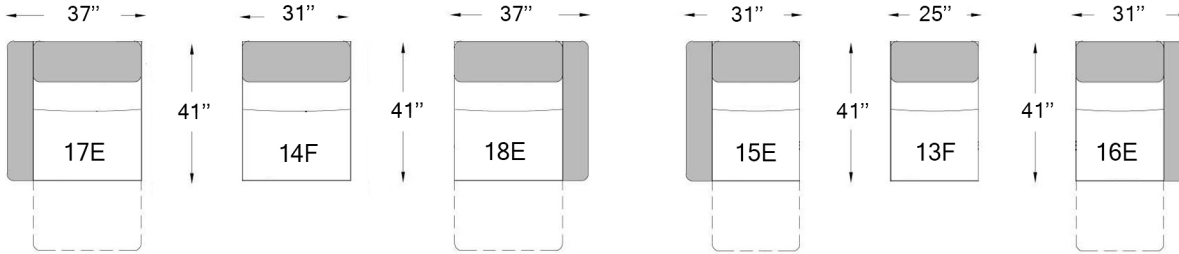

4000

Seat depth: 21"
 Seat height: 17 1/2"
 Arm height: 21"

E ELECTRIC
 F FIX

Configurations

Our furniture is made by hand, the dimensions may vary slightly.