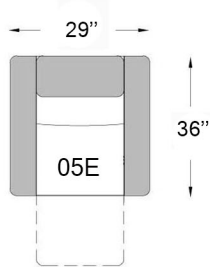

4002

Seat depth: 20"
Seat height: 19"
Seat width: 20 1/2"

E ELECTRIC

Recliner chair zero gravity mechanism