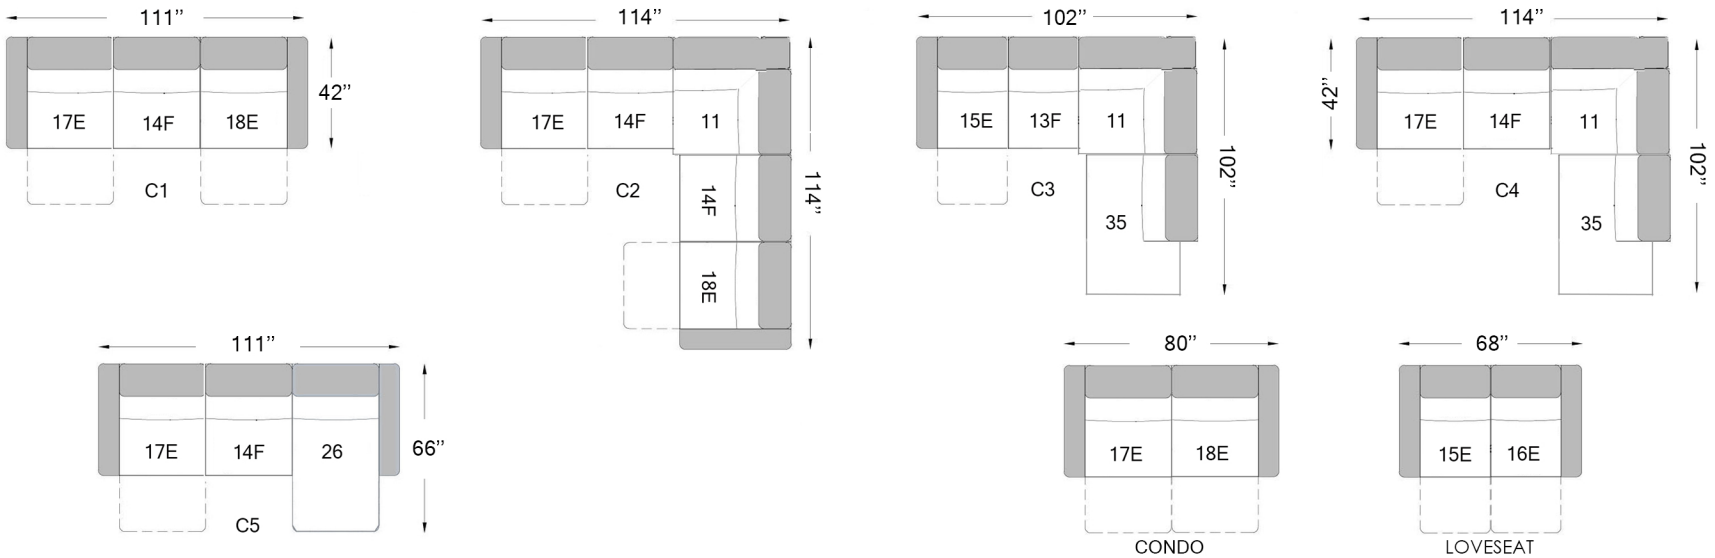

4010

Seat depth: 21"
 Seat height: 17 1/2"
 Arm height: 23 1/2"

E ELECTRIC
 F FIX

Configurations

Our furniture is made by hand, the dimensions may vary slightly.