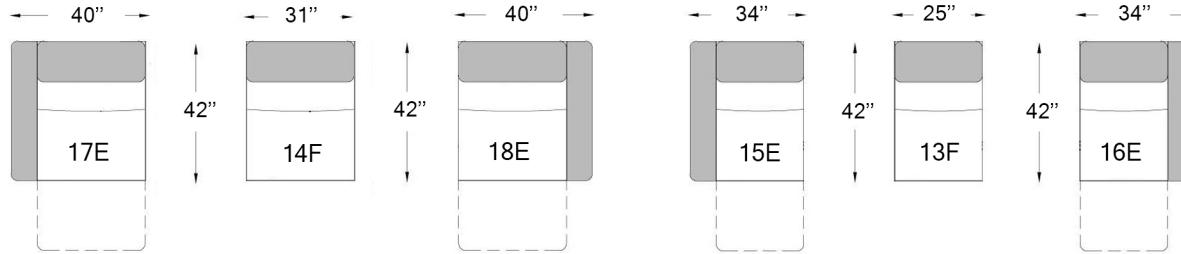

4010

Seat depth: 21"
 Seat height: 17 1/2"
 Arm height: 23 1/2"

E ELECTRIC
 F FIX

Configurations

Our furniture is made by hand, the dimensions may vary slightly.