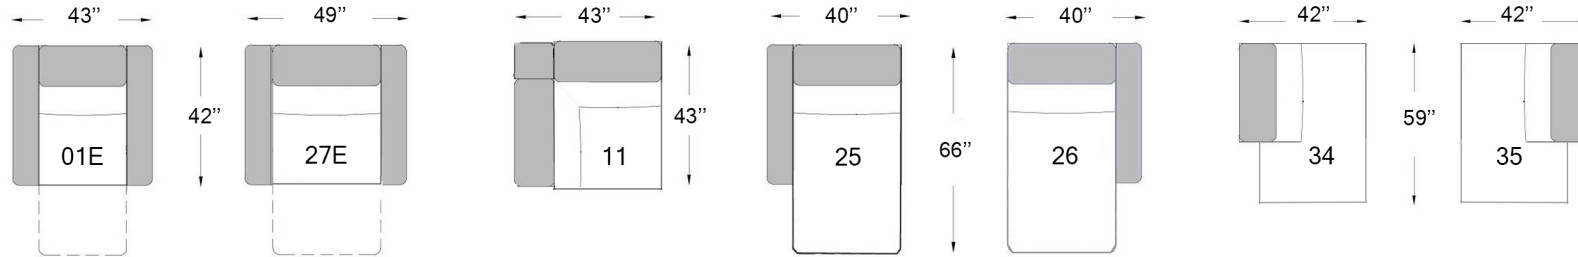

4010

Seat depth: 21"
 Seat height: 17 1/2"
 Arm height: 23 1/2"

E ELECTRIC
 F FIX

Configurations

Our furniture is made by hand, the dimensions may vary slightly.